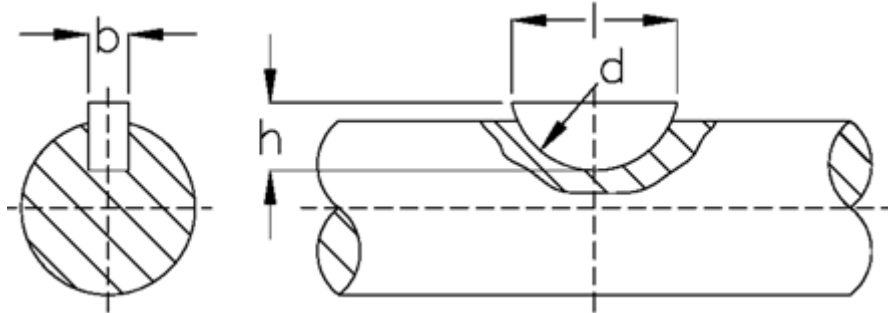

Article number: 09010424

Description: KLEE Woodruff key 3x7,5 DIN 6888

## Measures

---

$b = 3.0$

$d = 19$

$h = 7.5$

$l = 18.57$